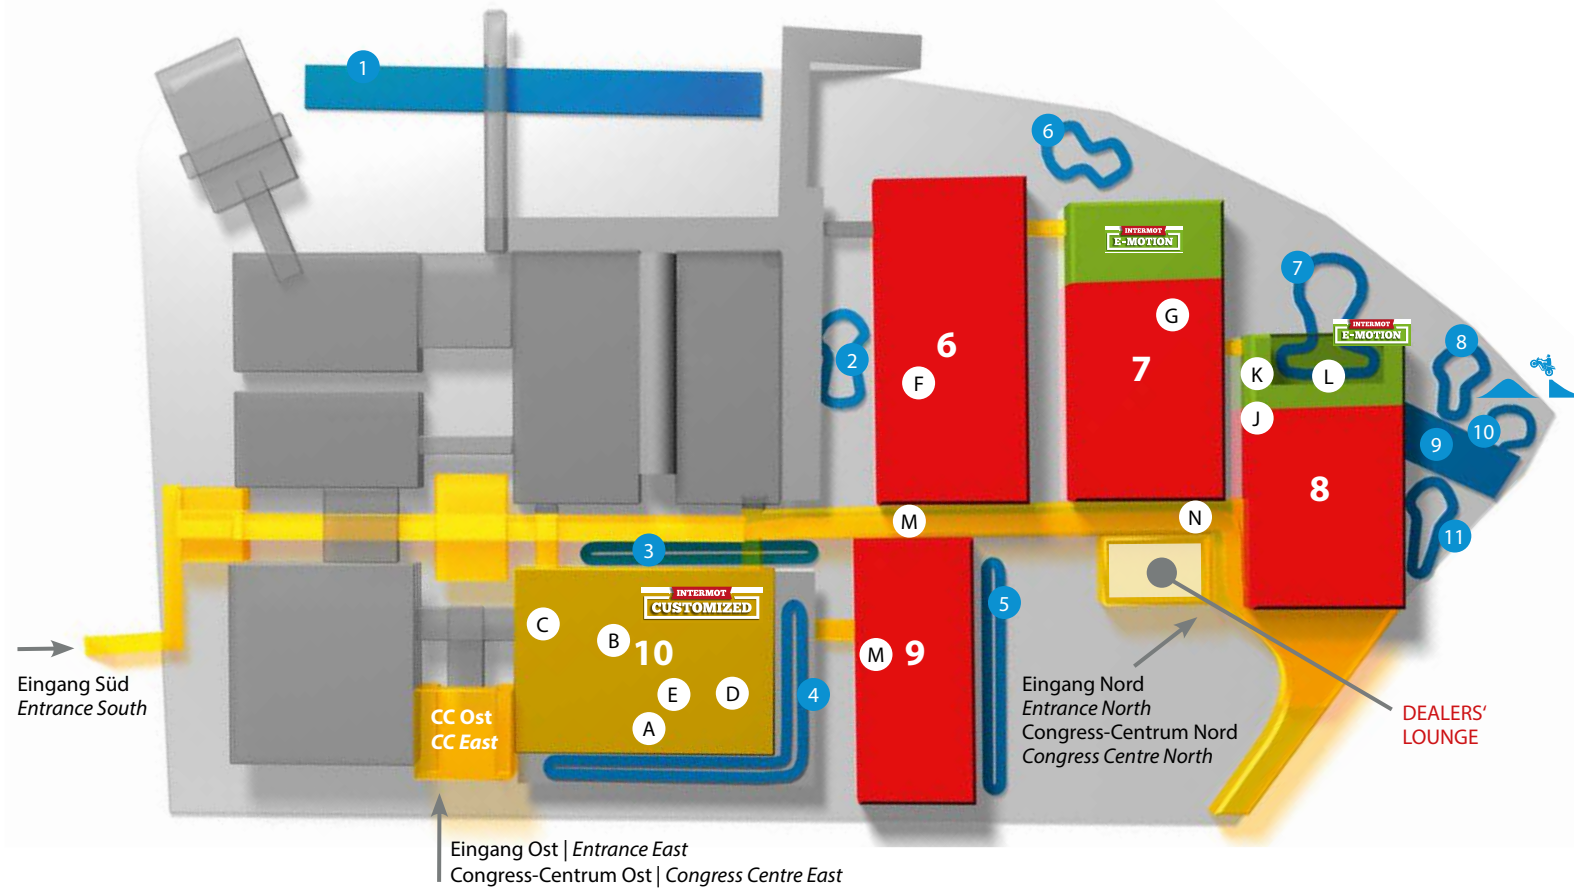

OUTDOOR-/ INDOOR-EVENTS UND AKTIONSFLÄCHEN

OUTDOOR-/ INDOOR-EVENTS AND ACTION AREA

1 1/8 Meile Sprint | 1/8 mile sprint

2 Trial Parcours/Trial Show | Trial test track/Trial show

3 Reise-Enduro/Enduro Parcours | Travel Enduro/Enduro test track

4 Großer Probefahr Parcours | Large test track
48 PS Klasse/offene Klasse | 48 PS class/Open class

5 Action, Safety and More (ifz)

6 Kids Mini Parcours | Kid's Mini test track

7 E-Bike Parcours | E-Bike test track

8 E-Scooter Parcours | E-Scooter test track

9 Freestyle MX Show | Freestyle motocross show

10 European Freestyle Cup/Stuntshows | European Freestyle Cup/Stunt shows

11 Fahren ohne Führerschein / Roller Parcours 125 ccm / Youngster-Test Ride |
Ride without rider's license / 125 ccm Scooter test track / Youngster test ride

A Bühne | „The Stage“ (Halle | Hall 10)

B Garage Area (Halle | Hall 10)

C AMD World Championship of Custom Bike Building
(Halle | Hall 10)

D Sonderfläche Sport | Sport special area
(Halle | Hall 10)

E Barbiershop/Tattoo Studio | Barber shop and tattoo studio
(Halle | Hall 10)

F Connected Motorcycle World (Halle | Hall 6)

G Ladies@INTERMOT Area (Halle | Hall 7)

J Kindergarten (Halle | Hall 8)

K Fahrrad Parcours | Bicycle test track (Halle | Hall 8)

L E-Bike Parcours | E-Bike test track
(Halle | Hall 8 indoor/outdoor)

M Total abgefahren Ausstellung | Totally brilliant exhibition
(Boulevard + Halle | Hall 9)

N Boulevard of Touring/Bühne | Boulevard of touring/Stage
(Boulevard)

INTERMOT

INTERMOT Customized

INTERMOT E-Motion

Outdoor-Aktionsflächen | Outdoor action areas

Messeboulevard | Boulevard